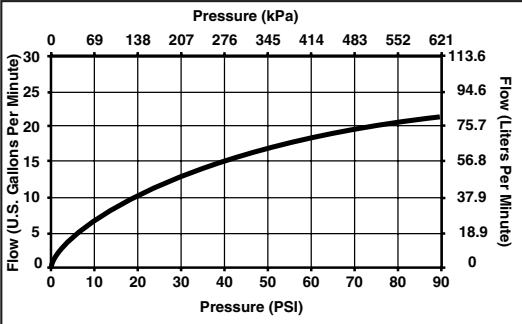

Delta reserves the right (1) to make changes in specifications and materials, and (2) to change or discontinue models, both without notice or obligation. Dimensions are for reference only. See current full-line price book or www.specselect.com for finish options and product availability.

55 E. 111th Street, Indianapolis, Indiana 46280
395 Matheson Blvd. E., Mississauga, ON L4Z 2H2
© 2009 Masco Corporation of Indiana