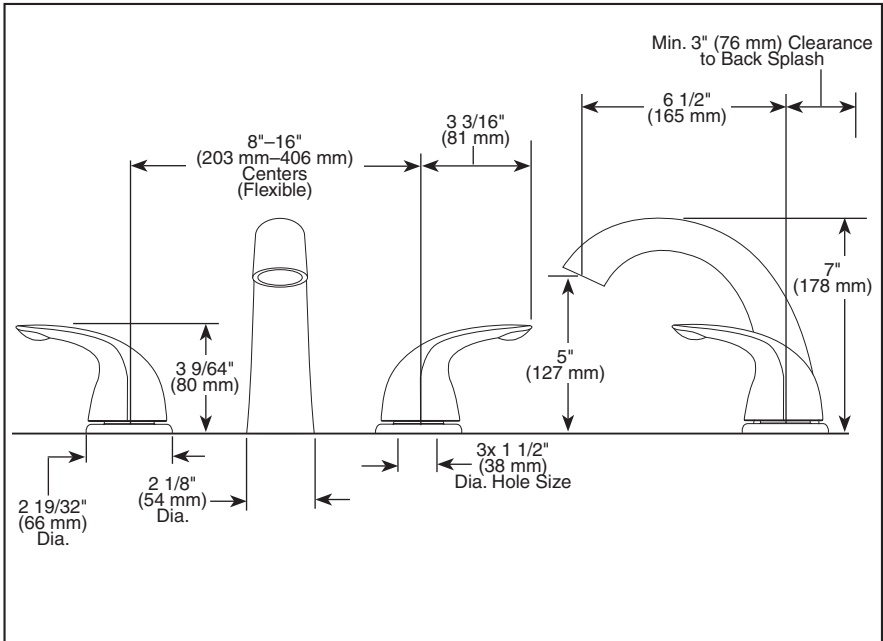

# ROMAN TUB/ WHIRLPOOL FAUCET TRIM

- Classic Series
- Two Handle Garden Tub Faucet
- Three Hole Installation
- Rough-In kit Must Also be Ordered to Complete Installation

Submitted Model No.: \_\_\_\_\_  
 Specific Features: \_\_\_\_\_

### STANDARD SPECIFICATIONS:

- Two handle garden tub faucet for concealed mounting.
- 6 1/2" (165 mm) long, 7" (178 mm) high slip-on rigid spout.
- Temperature and volume controlled with handles.
- Rough-In kit must also be ordered to complete installation. There are separate specification sheets on each rough-in kit if more details are required.