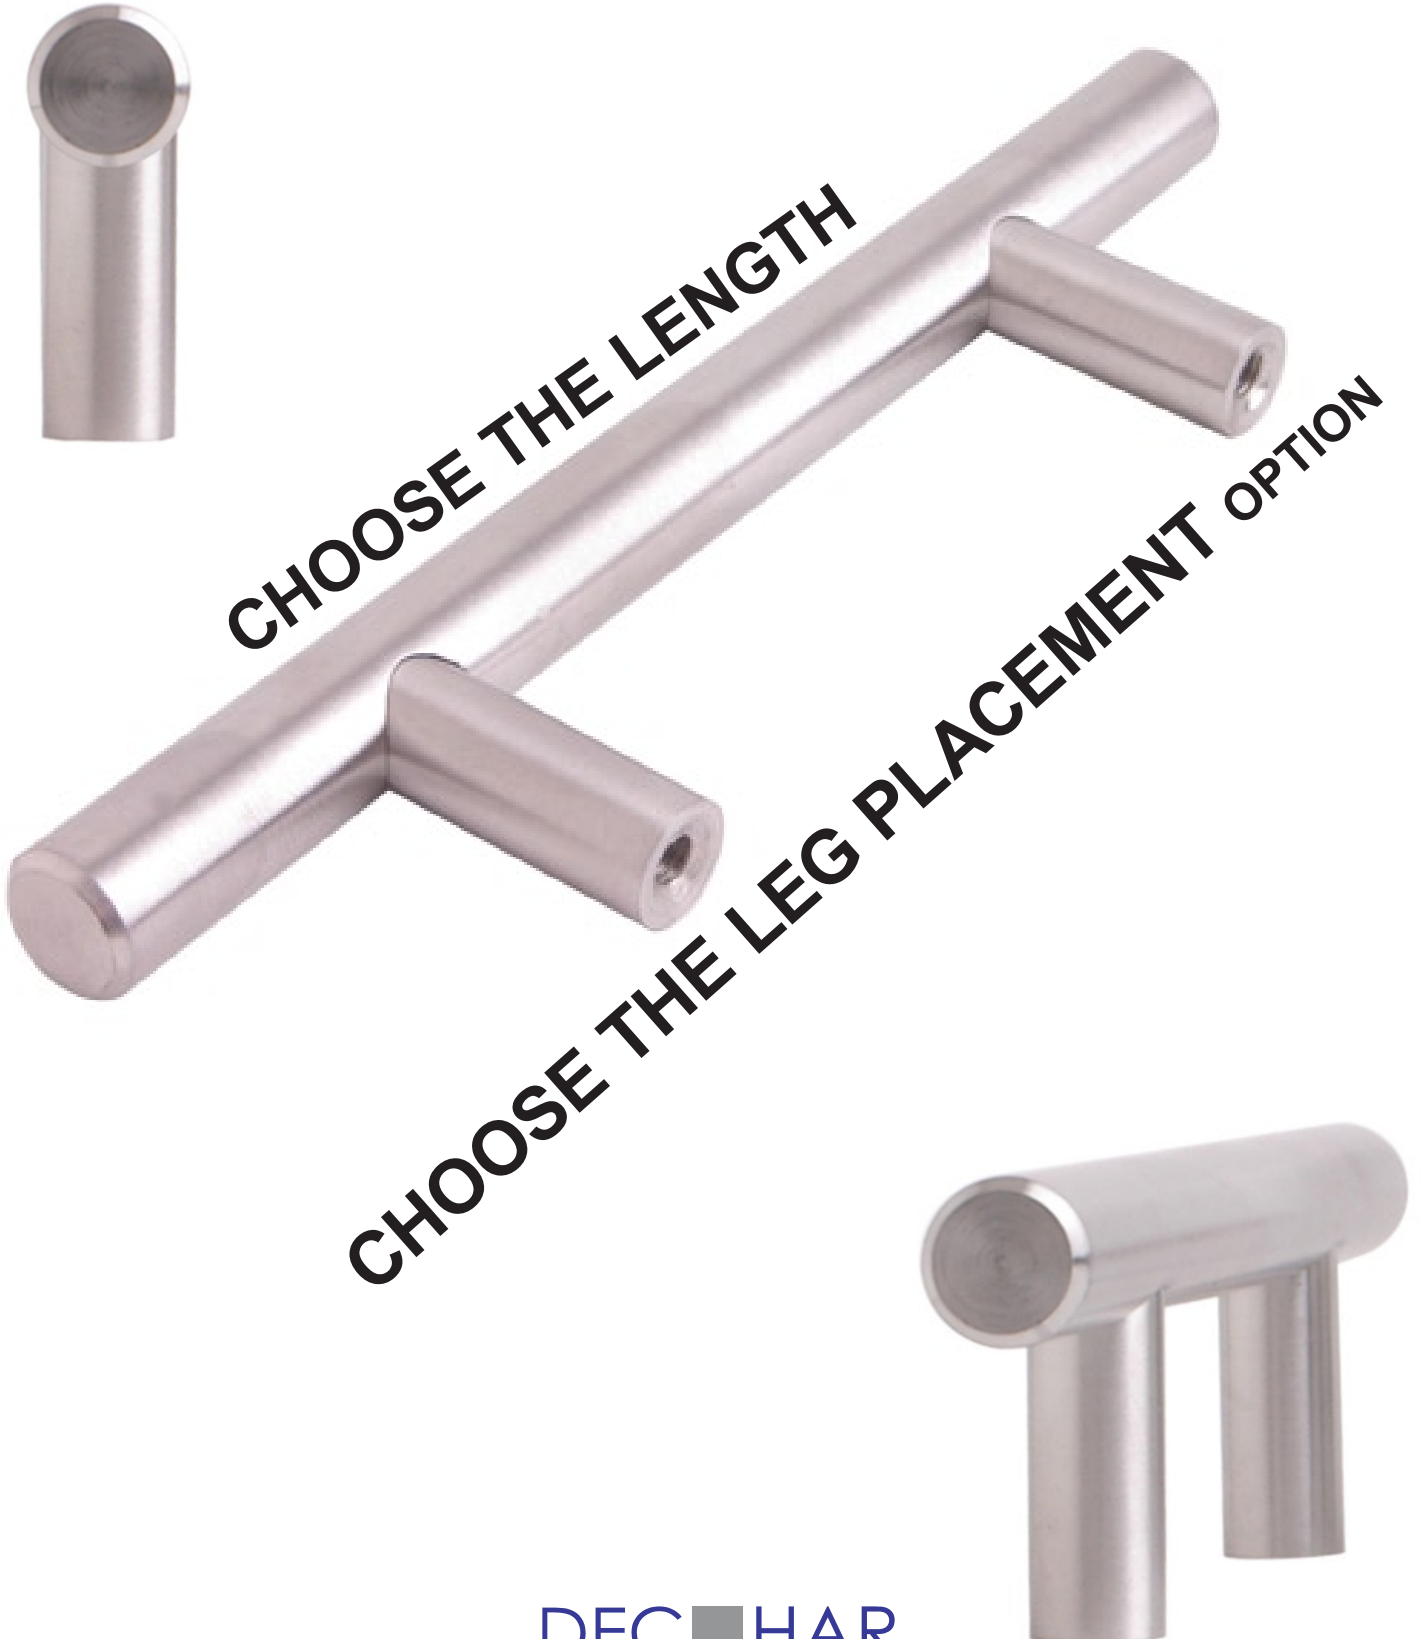

Ringed Knob
1-1/4" diameter
KB-Q1-SS

Shallow Cup Pull
3 inch
CP-3-SS

Empire Pull
3 inch
QP-3SS-3

Roped Knob
1-1/4" diameter
KB-Q10-SS

Wedge Cup Pull
3 inch
CP-96-SS

Basket Pull
3 inch
QP-3SS-5

Cone Post Knob
3/4" diameter
KB-19-SS

Sculpted Pull
3 inch
QP-96SS-4

Petals Pull
3 inch
QP-3SS-6

Cylinder Groove
24mm diameter
KB-Q4-SS

Cylinder Groove
18mm diameter
KB-Q4-SS-18

Cylinder Groove
20mm diameter
KB-Q4-SS-20

Aztek Pull
3 inch
QP-3SS-7

Aztek Knob
1-1/4" diameter
KB-Q5-SS

Metro Pull
3 inch
QP-96SS-3

Stainless Steel Rails

Stainless Steel Rails

Custom Sizes Available to 75"

CUSTOM LENGTH

SOLID STAINLESS STEEL RAILS

Stainless Steel

RAIL

DOGS

From this...

...to This

Use with any size Dec-Har

Stainless Steel Cabinet Door Rail

To cover existing, unneeded hardware mounting holes
on doors & drawers

DEC ■ HAR