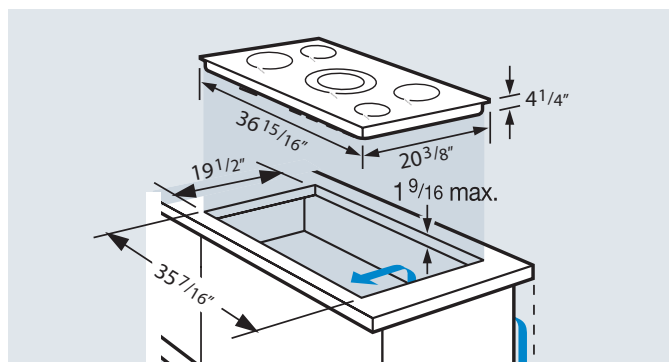

36" Induction Cooktops

IFA-90 AL

Item number: 922014081

- 5 cooking zones.
- Power range: 50 W-3600 W.
- Total power: 9.6 kW.
- 7 point safety system
- 12 cooking settings + 3 quick launch settings.
- Illuminated Control touch controls.
- Extremely durable glass top.
- Stylized stainless steel trim.

MINIMUM CLEARANCE:
- 3/8" from the back wall,
- 30" from the cabinet above, and
- 2" underneath the unit.