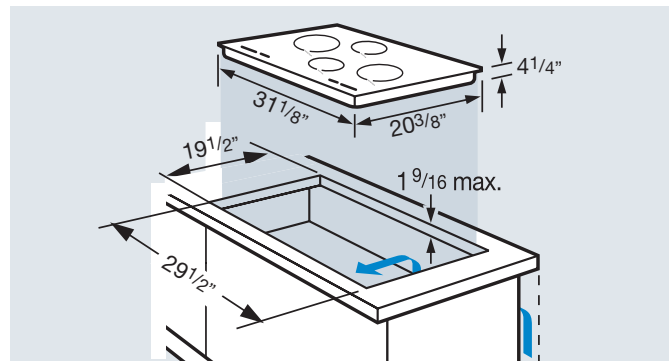

30" Induction Cooktops

IFA-80 AL

Item number: 922014090

- 4 cooking zones.
- Power range: 50 W-2800 W.
- Total power: 7.2 kW.
- 7 point safety system.
- 12 cooking settings + 3 quick launch settings.
- Illuminated Control touch controls.
- Extremely durable glass top.
- Stylized stainless steel trim.

MINIMUM CLEARANCE:
- 3/8" from the back wall,
- 30" from the cabinet above, and
- 2" underneath the unit.