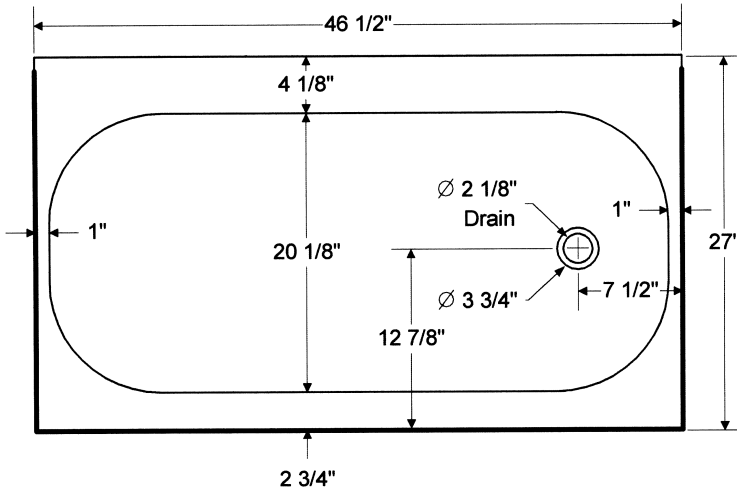

HONOLULU

PORCELAIN ON STEEL

4' BATHTUB

DESCRIPTION:

A compact 46 $\frac{1}{2}$ " x 27" size for space saving convenience in a one-piece design. Great choice for bath and shower use where space is a premium. Available in white and bone.

SPECIFICATIONS:

Dimensions:

Length: 46 1/2"
 Width: 27"
 Height: 15 1/4"
 Sump Depth: 11 3/4"

Material: Acid resistant
 porcelain on steel

Shipping Weight:
 Approximately 58 lbs.

Complies with:

ANSI A112.19.4M
 WW-P-541
 HUD - FHA - VA - CSA
 CSA
 IAPMO

Standard Features:

This space saving 46 1/2" x 27"
 x 15 1/4" bathtub is formed in

one piece from enameling grade
 seamless steel with acid resisting
 porcelain enamel finish. 1" high
 leakproof tiling flange.

HONOLULU 4' BATHTUB 011-2472, 2473, 2378, 2379

Honolulu
One Piece 46 1/2" X 27"
Compact Tub
011-2472 RH
011-2473 LH (pictured)
011-2378 RH SR
011-2379 LH SR

All Dimensions ± 1/8" unless otherwise noted.