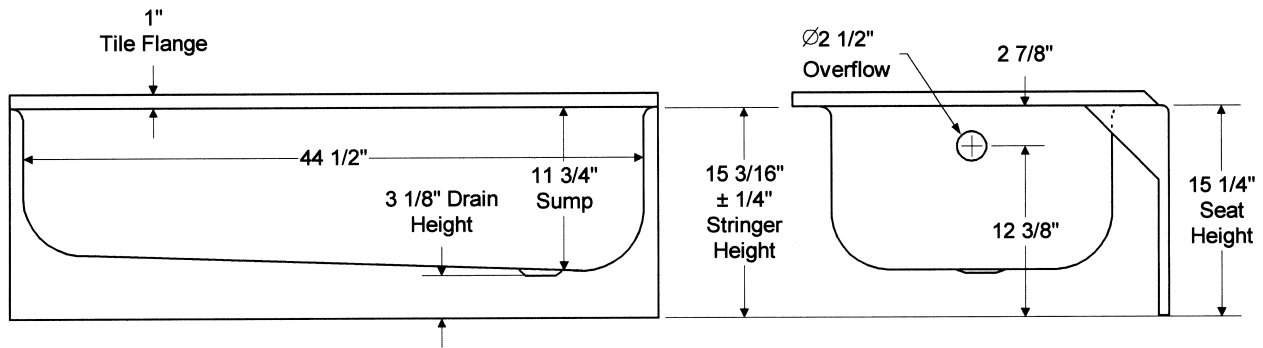

SPECIFICATIONS:

Dimensions:

Length: 46 1/2"
Width: 27"
Height: 15 1/4"
Sump Depth: 11 3/4"

Material: Acid resistant
porcelain on steel

Shipping Weight:
Approximately 58 lbs.

Complies with:

ANSI A112.19.4M
WW-P-541
HUD - FHA - VA - CSA
CSA
IAPMO

Standard Features:

This space saving 46 1/2" x 27"
x 15 1/4" bathtub is formed in

one piece from enameling grade
seamless steel with acid resisting
porcelain enamel finish. 1" high
leakproof tiling flange.

HONOLULU 4' BATHTUB 011-2472, 2473, 2378, 2379

Honolulu
One Piece 46 1/2" X 27"
Compact Tub
011-2472 RH
011-2473 LH (pictured)
011-2378 RH SR
011-2379 LH SR

All Dimensions ± 1/8" unless otherwise noted.

011-2473.vsd

Dimensions shown are for reference. Actual dimensions may vary slightly and should be checked prior to installation.

BOOTZ INDUSTRIES
1400 Park Street
P.O. Box 18010
Evansville, IN 47719-1010
Phone: (812) 423-5401 • FAX: (812) 429-2254
E-Mail: webmaster@bootz.com
Website: http://www.bootz.com