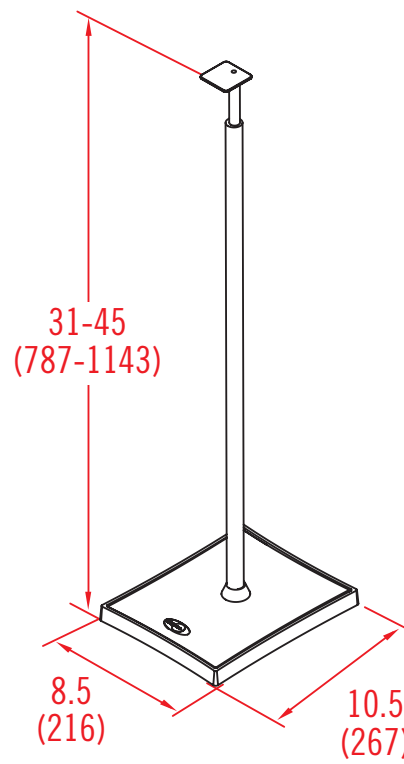

### BENEFITS

- Includes four universal adapters for maximum speaker compatibility
- 31" to 45" height adjustable post allows for ideal listening position
- Includes interchangeable bases for four color options
- In-post cable management hides up to 14 gauge speaker wire
- Steel isolation spikes minimize vibration and stabilize base

### SPECIFICATIONS

- Fits most medium satellite speakers
- Supports speakers up to 8 lbs (3.6 kg)
- Includes two speaker stands
- Available in Black and Platinum
- 8.5" w x 31-45" h x 10.5" d  
(216mm x 787-1143mm x 267mm)

# Gemini 1

inches (mm)