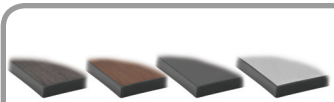

## Gemini 1

OmniMount, a leader in home theater furniture and accessories, offers an impressive assortment of speaker stands. Functionality and aesthetics are equally represented across all lines, while unique features distinguish them from the competition. The Gemini Series' exclusive design offers the greatest versatility of any speaker stand on the market. By including interchangeable base inserts that offer 4 color options, these speaker stands can easily adapt to any change in décor. It's features like this that make Gemini 1 the ideal speaker stand for medium satellite speakers.

With interchangeable base inserts, Gemini 1 is like having four speaker stands in one

### BENEFITS

- Includes four universal adapters for maximum speaker compatibility
- 31" to 45" height adjustable post allows for ideal listening position
- Includes interchangeable bases for four color options
- In-post cable management hides up to 14 gauge speaker wire
- Steel isolation spikes minimize vibration and stabilize base