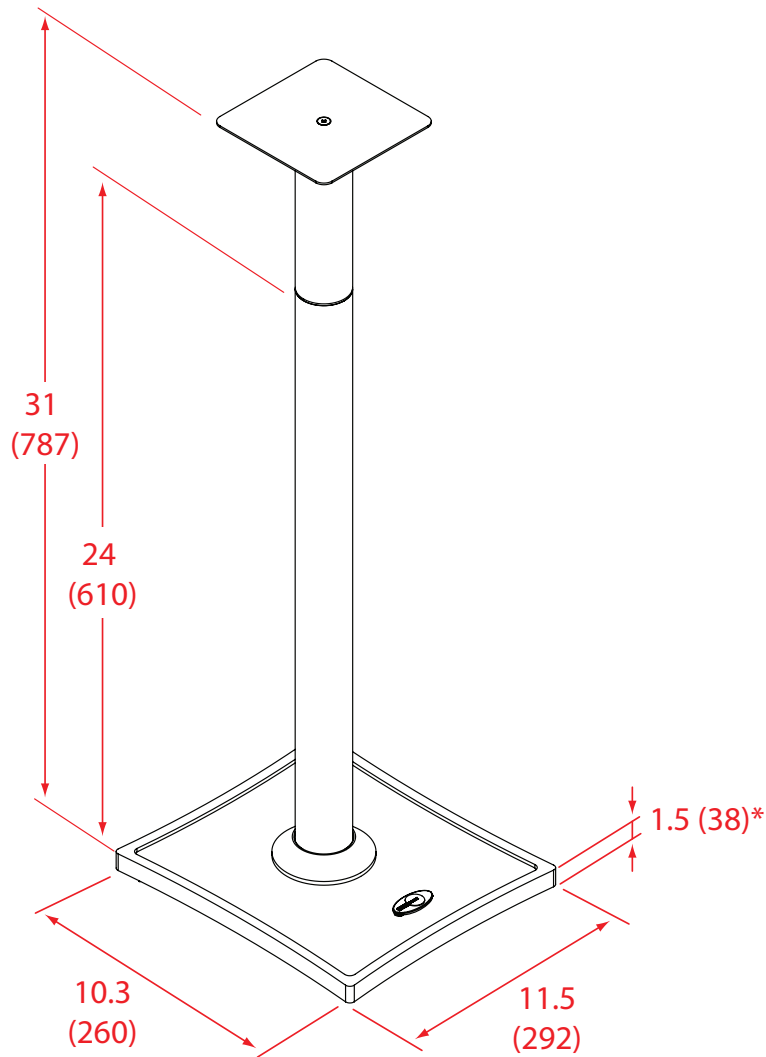

Gemini 2

BENEFITS

- 24" or 31" height for ideal listening position (7" extension included)
- Includes interchangeable bases for four color options
- In-post cable management hides most any speaker wire
- Steel isolation spikes minimize vibration and stabilize base

SPECIFICATIONS

- Fits most large bookshelf speakers
- Supports speakers up to 20 lbs (9.1 kg)
- Includes two speaker stands
- Available in Black
- 11.5"w x 24"h* x 13"d
  (292mm x 610mm x 330mm)

*31" (787mm) height with included extension

	Color	Stock Code	Packaging UPC	MC UPC	Dimensions WxDxH inches (mm)	Wt lbs (kg)
Americas	BLK	1003843-1	728901020582	728901714030	Product Box 10.9 x 25.9 x 7.1 (276x657x181) Master Carton NA	15.8 (34.8) NA
International	BLK	1003843EU-1	728901021084	728901714535		

Box Contents	Qty
Base	2
Base insert	2
Lower post	2
Upper post	2
Post cuff	2
Complete stand assembly hardware kit	2
Complete speaker attachment hardware kit	2
Instruction manual	1

OmniMount, a leader in home theater furniture and accessories, offers an impressive assortment of speaker stands. Functionality and aesthetics are equally represented across all lines, while unique features distinguish them from the competition. The Gemini Series' exclusive design offers the greatest versatility of any speaker stand on the market. By including interchangeable base inserts that offer 4 color options, these speaker stands can easily adapt to any change in décor. It's features like this that make Gemini 2 the ideal speaker stand for large bookshelf speakers.

Gemini 2

*base height from floor to top of base with 1/2-inch (12mm) spikes

inches (mm)