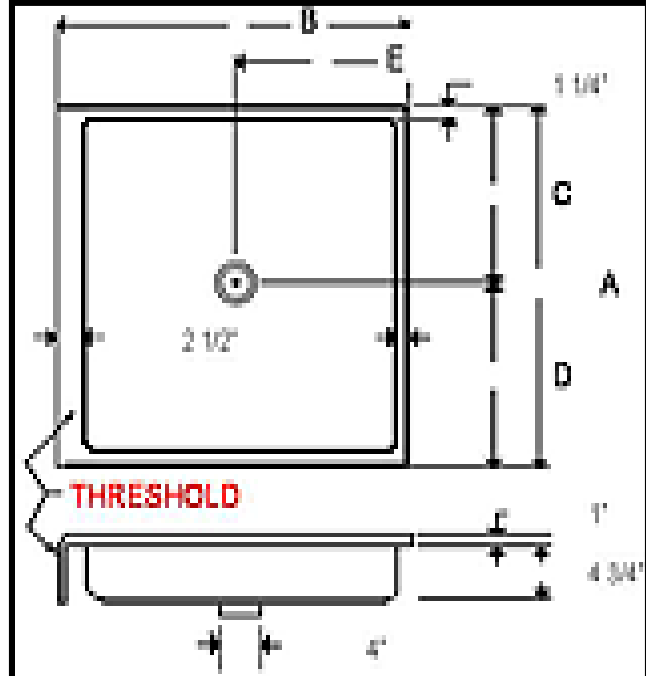

Colors Available

White   Bone   Biscuit   Mexican Sand   Black

www.bathubs.com

419 Welch Drive, Farmersville, TX 75442
800-666-7961 . 972-784-7759 . 972-782-7420 fax