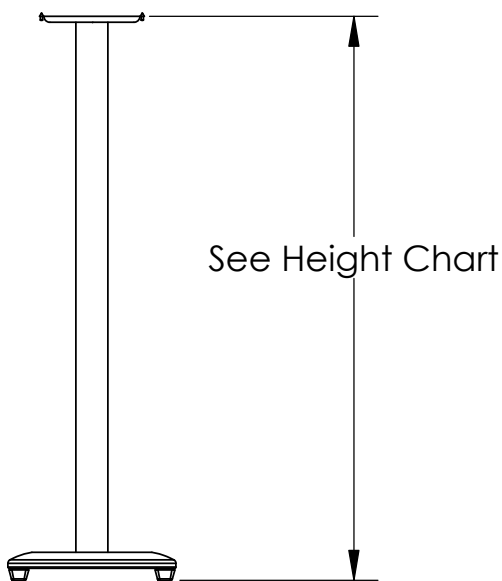

Maximum Speaker Capacity: 25lbs.

Model	Height (in)
NF30	30
NF36	36

	NAME	DATE	<b>SANUS SYSTEMS</b> TITLE: <b>NF30 and NF36</b>
DRAWN	NAS	9/27/05	
CHECKED			
ENG APPR.			
MFG APPR.			
Q.A.			
<b>PROPRIETARY AND CONFIDENTIAL</b> THE INFORMATION CONTAINED IN THIS DRAWING IS THE SOLE PROPERTY OF SANUS SYSTEMS. ANY REPRODUCTION IN PART OR AS A WHOLE WITHOUT THE WRITTEN PERMISSION OF SANUS SYSTEMS IS PROHIBITED.			<b>Natural Foundations</b>
SCALE: 1:12		SHEET 1 OF 1	