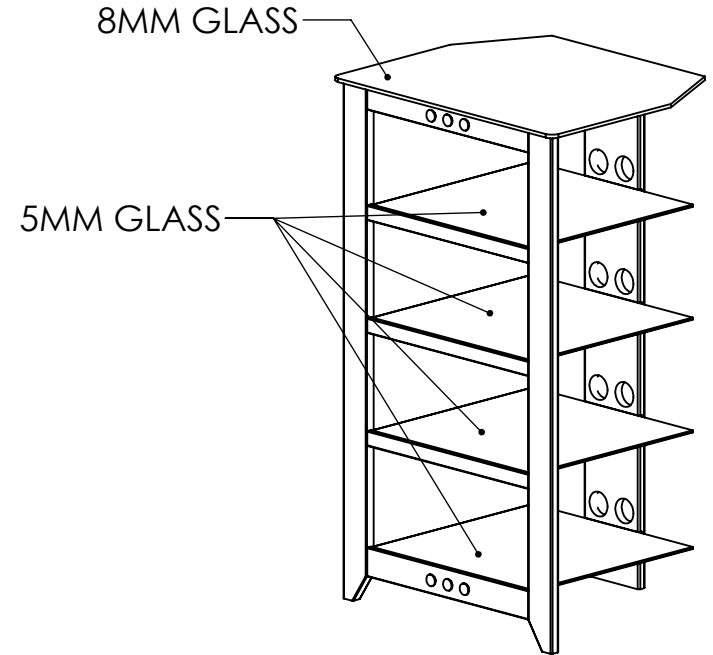

TOPSHELF CAPACITY
60 LBS
MID SHELF CAPACITY
50 LBS
BOTTOM SHELF CAPACITY
70 LBS

	NAME	DATE	SANUS SYSTEMS
ENGINEER	JKV	12/11/07	
DESIGNER			TITLE: NFA245
APPROVED			
NOTES:			
TEMPLATE REV.:	05		SHEET 1 OF 1