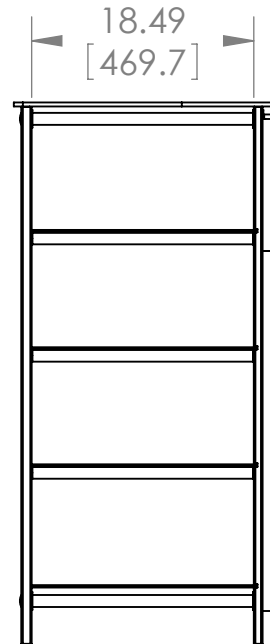

TOPSHELF CAPACITY
60 LBS
MID SHELF CAPACITY
50 LBS
BOTTOM SHELF CAPACITY
70 LBS

	NAME	DATE	SANUS SYSTEMS
ENGINEER	JKV	12/11/07	
DESIGNER			TITLE: NFA245
APPROVED			
NOTES:			
TEMPLATE REV.:	05		SHEET 1 OF 1