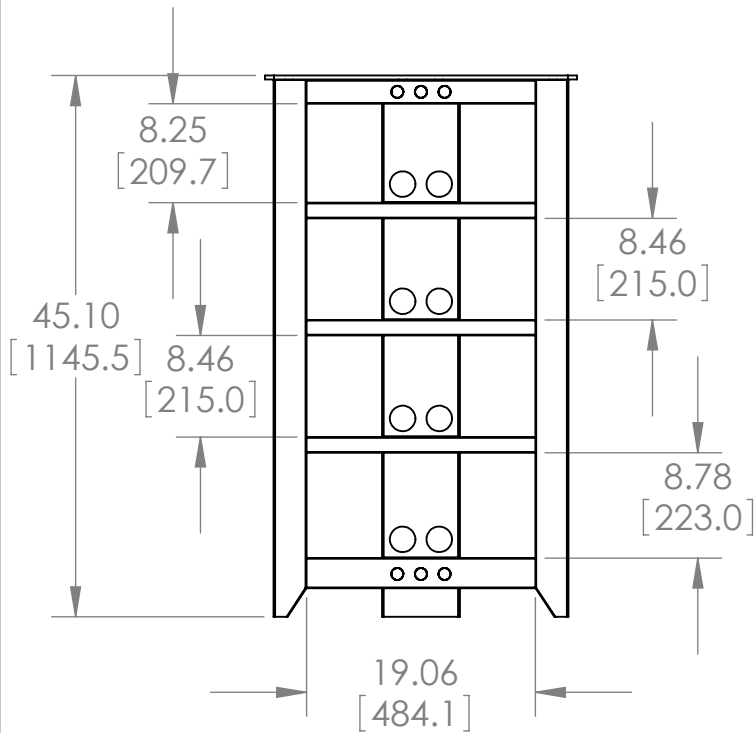

TOPSHELF CAPACITY
60 LBS
MID SHELF CAPACITY
50 LBS
BOTTOM SHELF CAPACITY
70 LBS

	NAME	DATE	SANUS SYSTEMS
ENGINEER	JKV	12/11/07	
DESIGNER			TITLE: NFA245
APPROVED			
NOTES:			
TEMPLATE REV.:	05		SHEET 1 OF 1