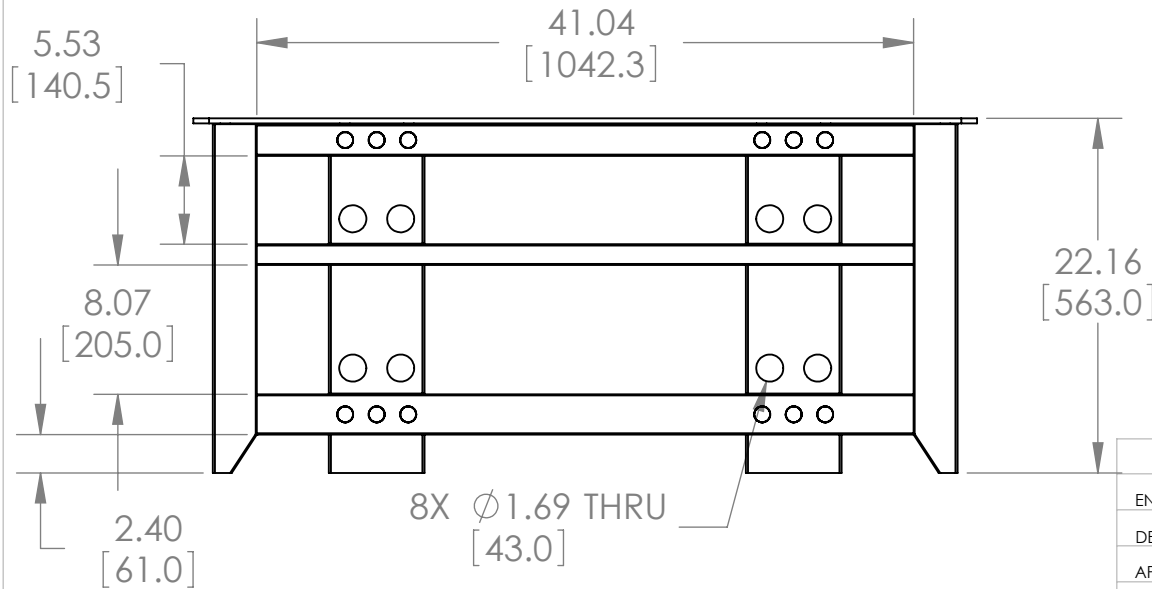

TOP SHELF CAPACITY  
150LBS  
MID SHELF CAPACITY  
60LBS  
BOTTOM SHELF CAPACITY  
80 LBS

	NAME	DATE	<b>SANUS</b> SYSTEMS
ENGINEER	JKV	11/14/07	
DESIGNER			TITLE: <b>NFV249</b>
APPROVED			
NOTES:			
TEMPLATE REV.: 04			SHEET 1 OF 1