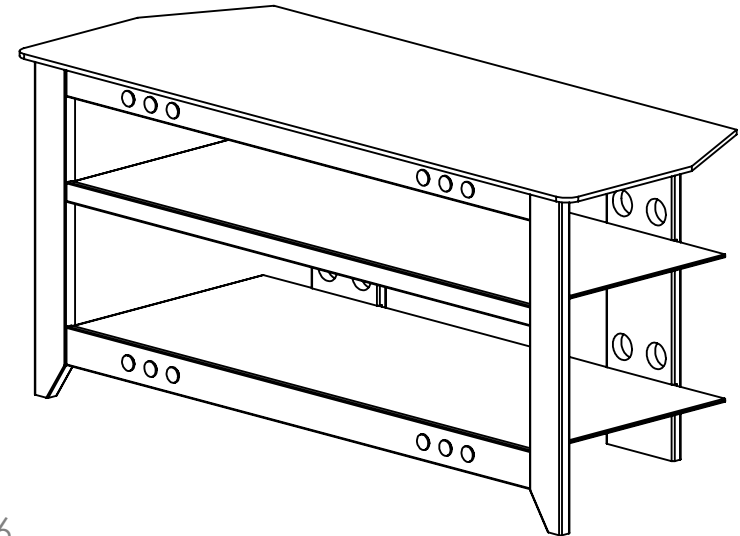

TOP SHELF CAPACITY  
150LBS  
MID SHELF CAPACITY  
60LBS  
BOTTOM SHELF CAPACITY  
80 LBS

	NAME	DATE	<b>SANUS</b> SYSTEMS
ENGINEER	JKV	11/14/07	
DESIGNER			TITLE: <b>NFV249</b>
APPROVED			
NOTES:			
TEMPLATE REV.: 04			SHEET 1 OF 1