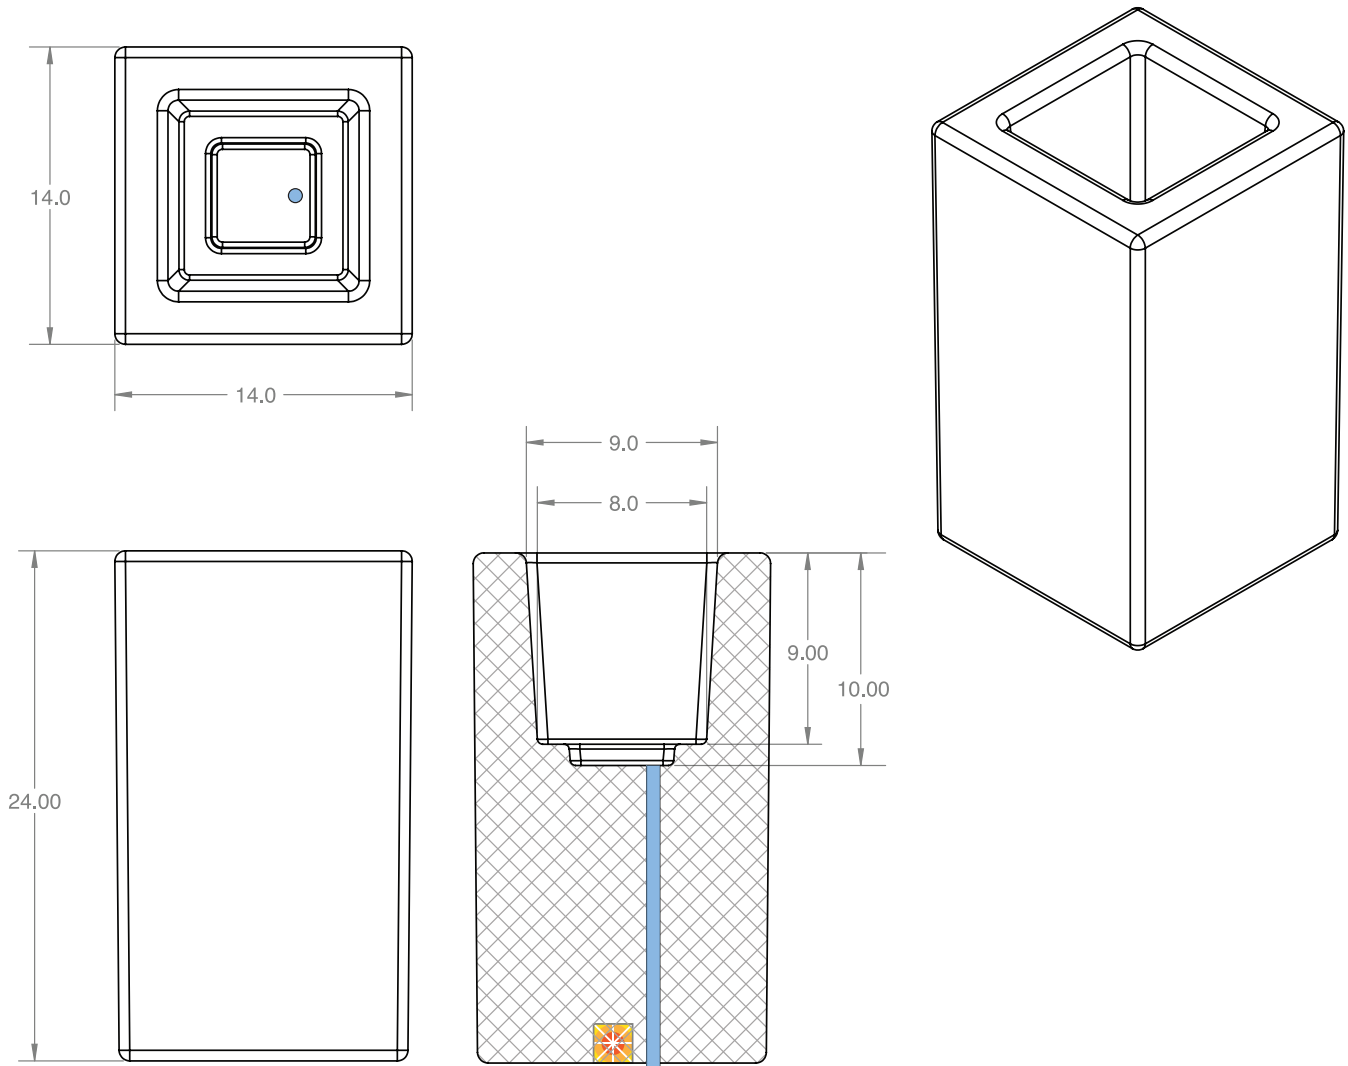

MODENVAZ™ CHUMBO

designed by Hanz Lammersdorf

Order at kuldesigns.com

Weight: 13 lbs.

Indicates location of light unit if applicable.

All measurement increments are in inches.

Indicates location of drain unit if applicable.