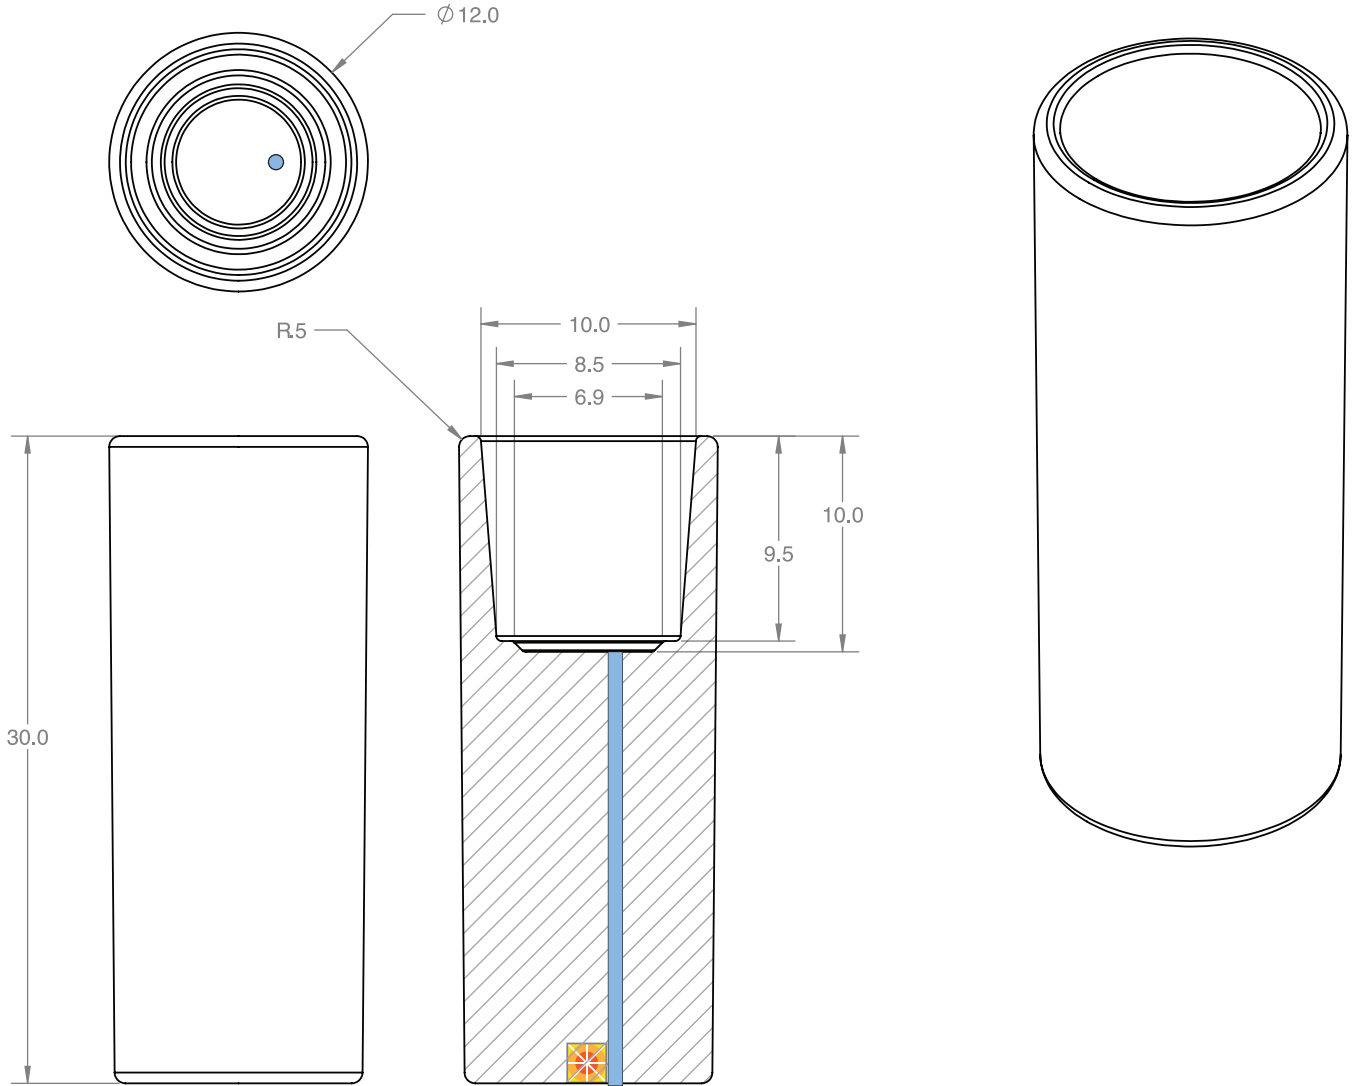

MODENVAZ™ ALTO

designed by Hanz Lammersdorf

Order at kuldesigns.com

Weight: 11 lbs.

Indicates location of light unit if applicable.

All measurement increments are in inches.

Indicates location of drain unit if applicable.