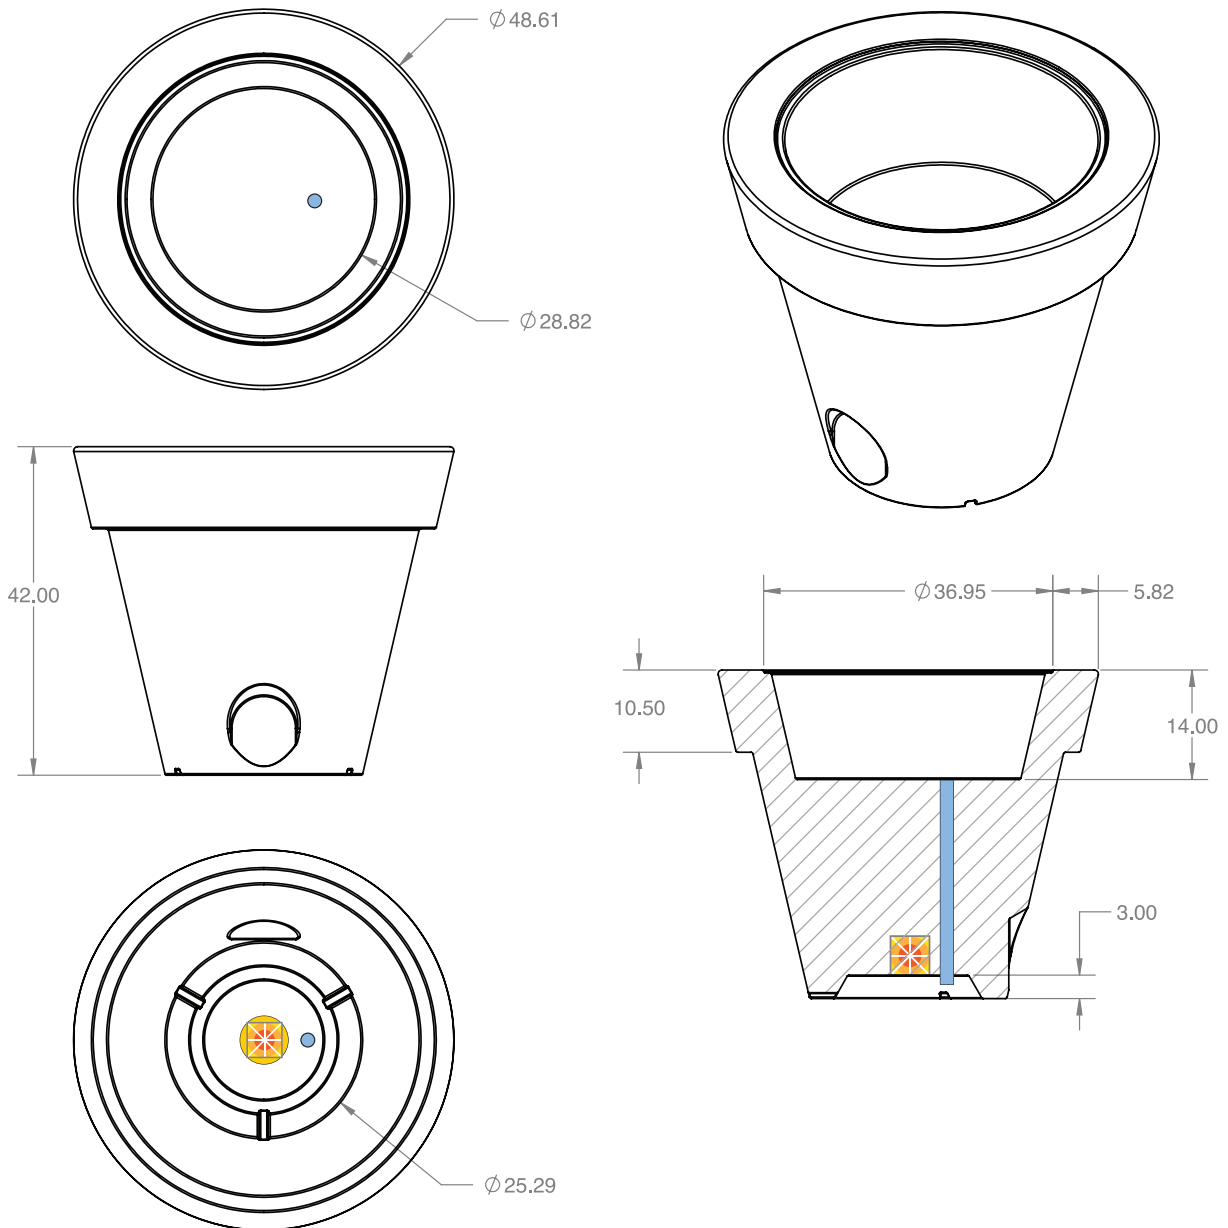

MODENVAZ™ METHUSELAH

Order at kuldesigns.com

designed by Hanz Lammersdorf

Weight: 75 lbs.

Indicates location of light unit if applicable.

All measurement increments are in inches.

Indicates location of drain unit if applicable.