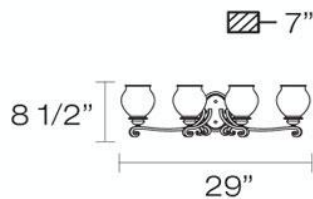

✉ 33 West Beaver Creek Road Richmond Hill
Ontario Canada L4B 1L8

☎ 800.660.5391

📄 800.660.5390

✉ info@eurofase.com

🌐 www.eurofase.com

BEATRICE , 4-LIGHT BATHBAR

Product Specifications

Model No.: 19404
 Height: 8.5"
 Extension: 7"
 Length: 29"
 Est. Shipping Weight: 7.051 lbs
 No. of Bulbs: 4
 Bulb Wattage: 60 watts
 Bulb Type: A19 
 Bulb Base: E26
 Bulb Voltage: 120 volts

Options Available

ITEM CODE	FINISH	SHADE
19404-028	aged bronze	opal
19404-011	antique brass	opal

Colour / Shades Available

FINISH	SHADE
aged bronze 	opal
antique brass 	opal

Striking spherical shades boldly state their presence in the Beatrice family. The snowy white glass is paired distinctively with lithe ebony arms. The detailed curls emphasize the vivid shape of the shades while providing a eye-catching artistic accent.