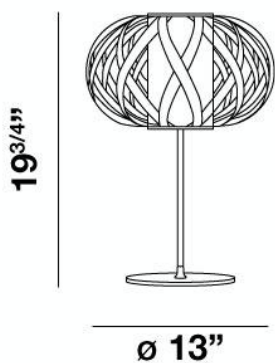

EQUATE , 1-LIGHT TABLE LAMP

Product Specifications

Collection:	Illuminations
Model No.:	19438
Height:	19.75"
Diameter:	13"
Est. Shipping Weight:	11.572 lbs
No. of Bulbs:	1
Bulb Wattage:	60 watts
Bulb Type:	A19 
Bulb Base:	E26
Bulb Voltage:	120 volts

Options Available

ITEM CODE	FINISH	SHADE
19438-016	chrome	white

Colour / Shades Available

FINISH	SHADE
chrome	<input checked="" type="radio"/> white

Soft emanations from a soothing central opaque shade are artistically contrasted with bands of silver that wrap chaotically around this illumination. The framework has been skillfully designed to appear haphazard while betraying a chic creative architecture, and the high gloss of the chrome allows the refractive light to scatter uniquely.