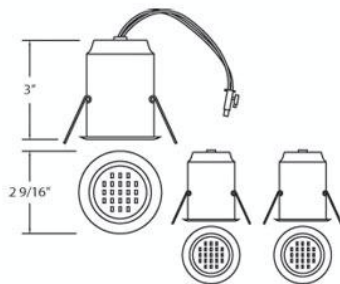

LED 3 MINI-POT FIXED DOWNLIGHT , 3-LIGHT MINI-POT DOWNLIGHT KIT

Product Specifications

| | |
|-----------------------|----------------------|
| Collection: | Illuminations |
| Model No.: | 19541 |
| Height: | 3" |
| Diameter: | 2.56" |
| Est. Shipping Weight: | 1.32 lbs |
| No. of Bulbs: | 3 Inc. |
| Bulb Wattage: | 1 watts |
| Bulb Type: | LED ³ LED |
| Bulb Base: | LED |
| Bulb Voltage: | 12 volts |

Options Available

| ITEM CODE | FINISH | SHADE |
|-----------|--------------|-------|
| 19541-013 | white | n/a |
| 19541-020 | satin nickel | n/a |

Colour / Shades Available

| FINISH | SHADE |
|--------------|-------|
| white | n/a |
| satin nickel | n/a |

Metal mini-pot for recessed mounting.

Project Information

Job Name: _____ Date: _____ Type: _____
 Comments: _____