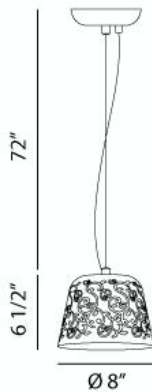

Sophisticated inlaid designs are artistically arranged in a labyrinthine pattern across the width of the glossed drum shade. Bold patterns and opaque glass allow light to radiate with a brilliance that is both trendy and unique.

CIRO , 1-LIGHT PENDANT

Product Specifications

Collection:	Illuminations
Model No.:	17525
Height:	6.5"
Chain / Cord Length:	72"
Diameter:	8"
Est. Shipping Weight:	4.202 lbs
No. of Bulbs:	1
Bulb Wattage:	60 watts
Bulb Type:	A19 
Bulb Base:	E26
Bulb Voltage:	120 volts