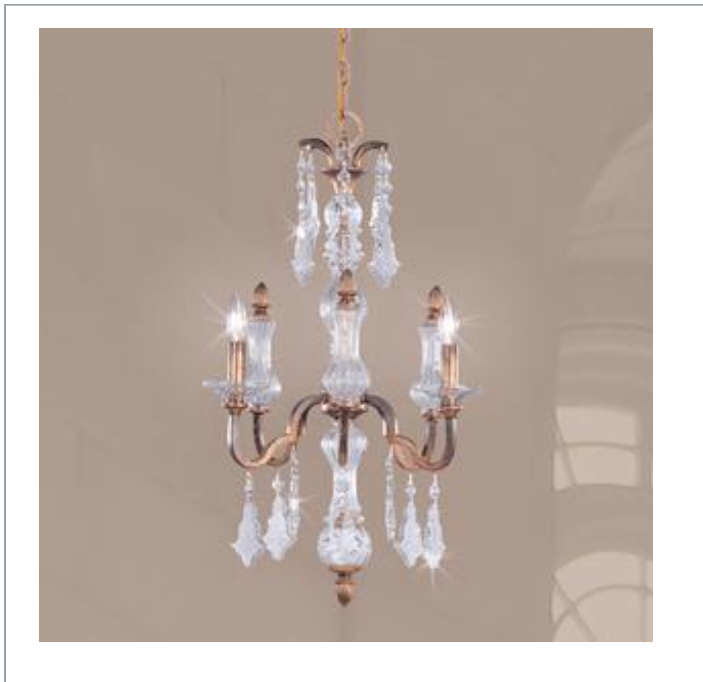

✉ 33 West Beaver Creek Road Richmond Hill
 Ontario Canada L4B 1L8
 ☎ 800.660.5391
 📠 800.660.5390
 📧 info@eurofase.com
 🌐 www.eurofase.com

ADIVINA , 3-LIGHT CHANDELIER

Product Specifications

Model No.: 14540
 Height: 26"
 Chain / Cord Length: 120"
 Diameter: 18"
 Est. Shipping Weight: 19.426 lbs
 No. of Bulbs: 3
 Bulb Wattage: 60 watts
 Bulb Type: B10 
 Bulb Base: E12
 Bulb Voltage: 120 volts

Options Available

ITEM CODE	FINISH	SHADE
14540-011	antique gold	crystal

Colour / Shades Available

FINISH	SHADE
antique gold	 crystal

Shining gem droplets fall from this golden creation, enlightening the room in the style of the French masters, while adding a complex detailed touch