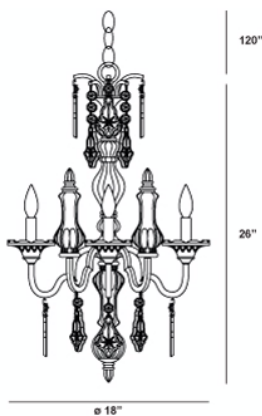

✉ 33 West Beaver Creek Road Richmond Hill
 Ontario Canada L4B 1L8
 ☎ 800.660.5391
 📠 800.660.5390
 📧 info@eurofase.com
 🌐 www.eurofase.com

ADIVINA , 3-LIGHT CHANDELIER

Product Specifications

Model No.: 14540
 Height: 26"
 Chain / Cord Length: 120"
 Diameter: 18"
 Est. Shipping Weight: 19.426 lbs
 No. of Bulbs: 3
 Bulb Wattage: 60 watts
 Bulb Type: B10 
 Bulb Base: E12
 Bulb Voltage: 120 volts

Options Available

ITEM CODE	FINISH	SHADE
14540-011	antique gold	crystal

Colour / Shades Available

FINISH	SHADE
antique gold	 crystal

Shining gem droplets fall from this golden creation, enlightening the room in the style of the French masters, while adding a complex detailed touch