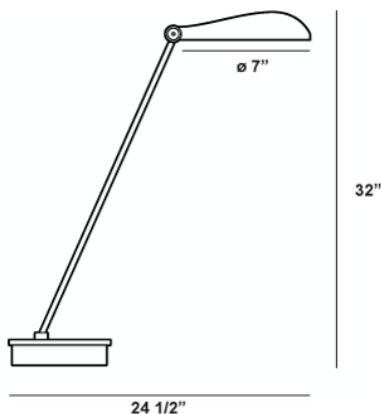

Project Information

Job Name: _____ Date: _____ Type: _____
Comments: _____