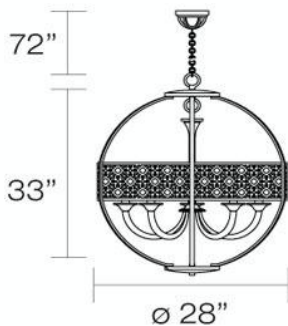

✉ 33 West Beaver Creek Road Richmond Hill
Ontario Canada L4B 1L8

☎ 800.660.5391

📠 800.660.5390

✉ info@eurofase.com

🌐 www.eurofase.com

ARSENAL , 5-LIGHT CHANDELIER

Product Specifications

Model No.: 19368
 Height: 33"
 Chain / Cord Length: 72"
 Diameter: 28"
 Est. Shipping Weight: 37.928 lbs
 No. of Bulbs: 5
 Bulb Wattage: 60 watts
 Bulb Type: B10 
 Bulb Base: E12
 Bulb Voltage: 120 volts

Options Available

ITEM CODE	FINISH	SHADE
19368-016	ancient bronze w/antique gold	n/a

Colour / Shades Available

FINISH	SHADE
ancient bronze w/antique gold	n/a

A lithe circler set swirls elegantly around the central fixture. A complexly engraved band of brushed bronze is set in a matte obsidian frame that illuminates the cream faux candles encased within. The majestic sweep of the iron arms slip seductively out of the bottom, and the resulting light radiates in a varied yet graceful pattern through the intricacy of the band.