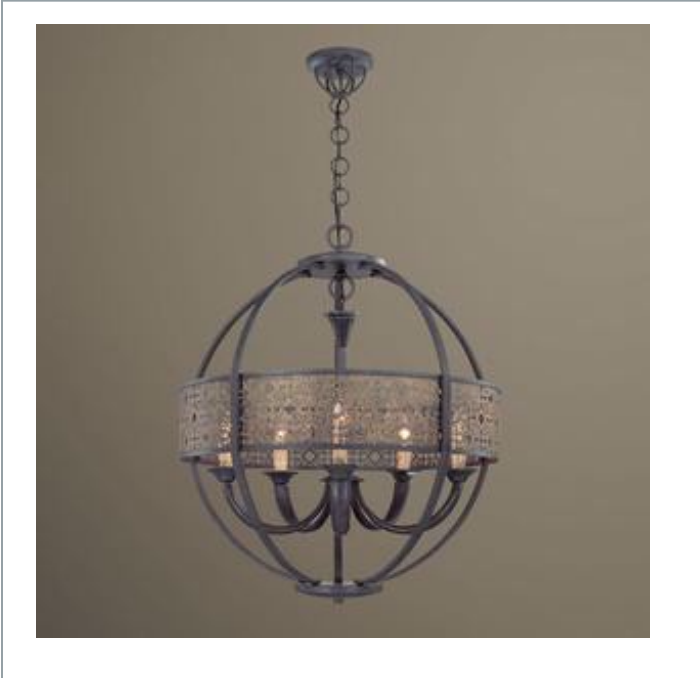

✉ 33 West Beaver Creek Road Richmond Hill
Ontario Canada L4B 1L8

☎ 800.660.5391

📠 800.660.5390

✉ info@eurofase.com

🌐 www.eurofase.com

ARSENAL , 5-LIGHT CHANDELIER

Product Specifications

Model No.: 19368
 Height: 33"
 Chain / Cord Length: 72"
 Diameter: 28"
 Est. Shipping Weight: 37.928 lbs
 No. of Bulbs: 5
 Bulb Wattage: 60 watts
 Bulb Type: B10 
 Bulb Base: E12
 Bulb Voltage: 120 volts

Options Available

ITEM CODE	FINISH	SHADE
19368-016	ancient bronze w/antique gold	n/a

Colour / Shades Available

FINISH	SHADE
ancient bronze w/antique gold	n/a

A lithe circler set swirls elegantly around the central fixture. A complexly engraved band of brushed bronze is set in a matte obsidian frame that illuminates the cream faux candles encased within. The majestic sweep of the iron arms slip seductively out of the bottom, and the resulting light radiates in a varied yet graceful pattern through the intricacy of the band.