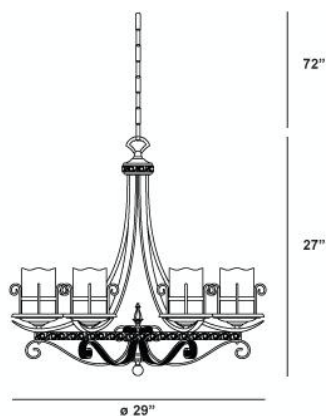

✉ 33 West Beaver Creek Road Richmond Hill
 Ontario Canada L4B 1L8
 ☎ 800.660.5391
 📠 800.660.5390
 📧 info@eurofase.com
 🌐 www.eurofase.com

RUSTICO , 6-LIGHT CHANDELIER

Product Specifications

Model No.: 14575
 Height: 27"
 Chain / Cord Length: 72"
 Diameter: 29"
 Est. Shipping Weight: 29.26 lbs
 No. of Bulbs: 6
 Bulb Wattage: 60 watts
 Bulb Type: A19 
 Bulb Base: E26
 Bulb Voltage: 120 volts

Options Available

ITEM CODE	FINISH	SHADE
14575-013	antique gold	honey

Colour / Shades Available

FINISH	SHADE
antique gold	 honey

This stunning centrepiece is sure to be the focal point of every room. Solid yet elegant, the amber lights are designed like candles to complement the Arcadian beauty of the cast iron.