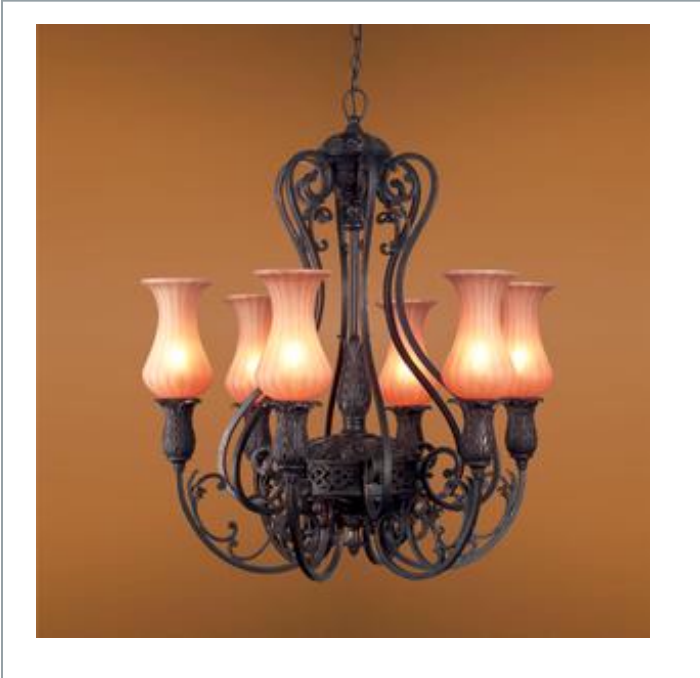

## RICHTREE , 6-LIGHT CHANDELIER

### Product Specifications

Model No.:	17494
Height:	30"
Chain / Cord Length:	180"
Diameter:	34.75"
No. of Bulbs:	6
Bulb Wattage:	60 watts
Bulb Type:	T10 
Bulb Base:	E26
Bulb Voltage:	120 volts

### Options Available

ITEM CODE	FINISH	SHADE
17494-014	aged bronze	amber

### Colour / Shades Available

FINISH	SHADE
aged bronze	 amber