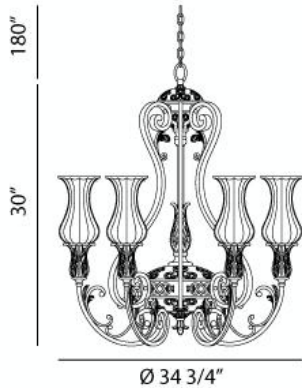

Project Information

Job Name: _____ Date: _____ Type: _____

Comments: _____