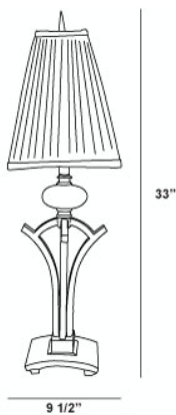

Project Information

Job Name: _____ Date: _____ Type: _____
Comments: _____