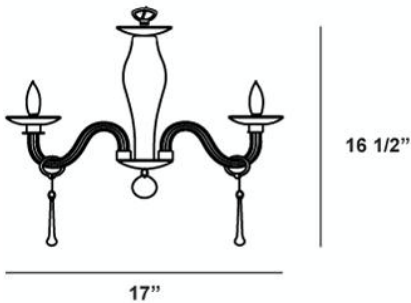

Project Information

Job Name: _____ Date: _____ Type: _____

Comments: _____