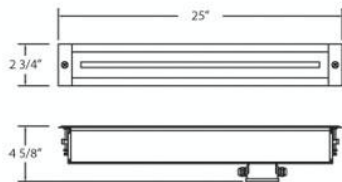

Project Information

Job Name: _____ Date: _____ Type: _____
Comments: _____