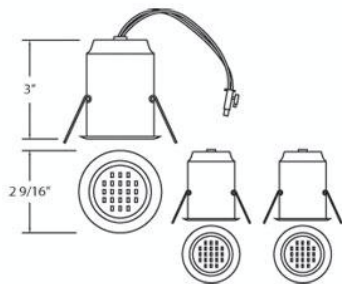

Project Information

Job Name: _____ Date: _____ Type: _____

Comments: _____