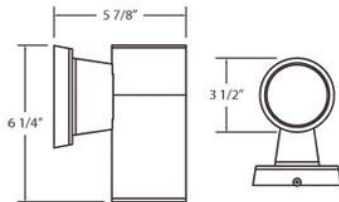

Project Information

Job Name: _____ Date: _____ Type: _____

Comments: _____