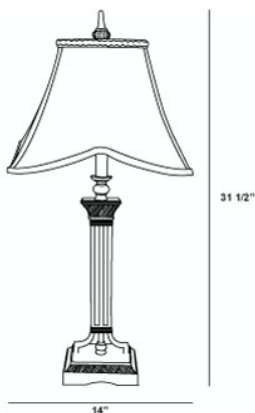

Project Information

Job Name: _____ Date: _____ Type: _____
Comments: _____