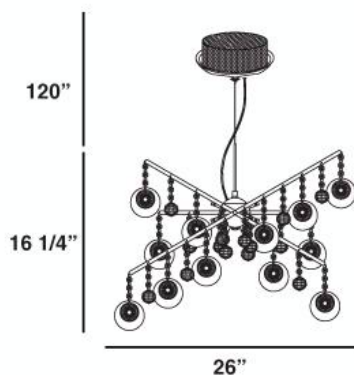

Brilliantly lucid jewels are encased with chrome circles, and dangle with sophistication.

NIMAH , 12-LIGHT PENDANT

Product Specifications

Collection:	Illuminations
Model No.:	16479
Height:	16.25"
Chain / Cord Length:	120"
Length:	26"
Est. Shipping Weight:	26.576 lbs
No. of Bulbs:	12 Inc.
Bulb Wattage:	20 watts
Bulb Type:	JC 
Bulb Base:	G4
Bulb Voltage:	12 volts