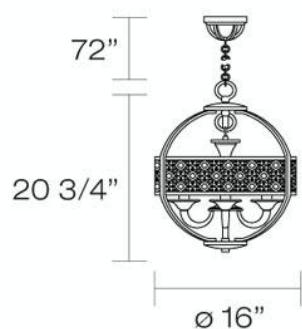

☒ 33 West Beaver Creek Road Richmond Hill
 Ontario Canada L4B 1L8
 ☎ 800.660.5391
 📠 800.660.5390
 📧 info@eurofase.com
 🌐 www.eurofase.com

ARSENAL , 3-LIGHT CHANDELIER

Product Specifications

Model No.: 19367
 Height: 20.75"
 Chain / Cord Length: 72"
 Diameter: 16"
 Est. Shipping Weight: 19.162 lbs
 No. of Bulbs: 3
 Bulb Wattage: 60 watts
 Bulb Type: B10 
 Bulb Base: E12
 Bulb Voltage: 120 volts

Options Available

ITEM CODE	FINISH	SHADE
19367-019	ancient bronze w/antique gold	n/a

Colour / Shades Available

FINISH	SHADE
ancient bronze w/antique gold	n/a

A lithe cirlet set swirls elegantly around the central fixture. A complexly engraved band of brushed bronze is set in a matte obsidian frame that illuminates the cream faux candles encased within. The majestic sweep of the iron arms slip seductively out of the bottom, and the resulting light radiates in a varied yet graceful pattern through the intricacy of the band.