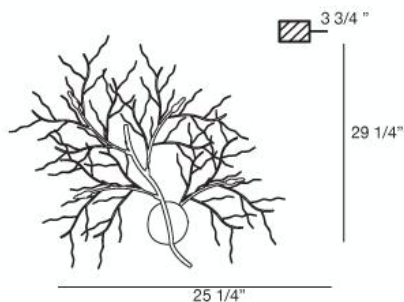

Project Information

Job Name: _____ Date: _____ Type: _____
Comments: _____