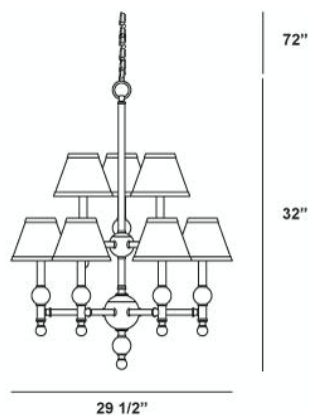

✉ 33 West Beaver Creek Road Richmond Hill
Ontario Canada L4B 1L8
☎ 800.660.5391
📠 800.660.5390
✉ info@eurofase.com
🌐 www.eurofase.com

BAUHAUS , 9-LIGHT CHANDELIER

Product Specifications

Collection: Illuminations
 Model No.: 14760
 Height: 32"
 Chain / Cord Length: 72"
 Length: 29.5"
 Est. Shipping Weight: 21.56 lbs
 No. of Bulbs: 9
 Bulb Wattage: 60 watts
 Bulb Type: B10 
 Bulb Base: E12
 Bulb Voltage: 120 volts

Options Available

ITEM CODE	FINISH	SHADE
14760-013	chrome	white

Colour / Shades Available

FINISH	SHADE
chrome <input type="radio"/>	white <input checked="" type="radio"/>

Comes with 3" and 15" rods. Influenced by the ultra-vogue school of minimalism, translucent orbs are balanced on symmetrical arms. The vibrant silver frames are toned with a unique shimmering white shade.