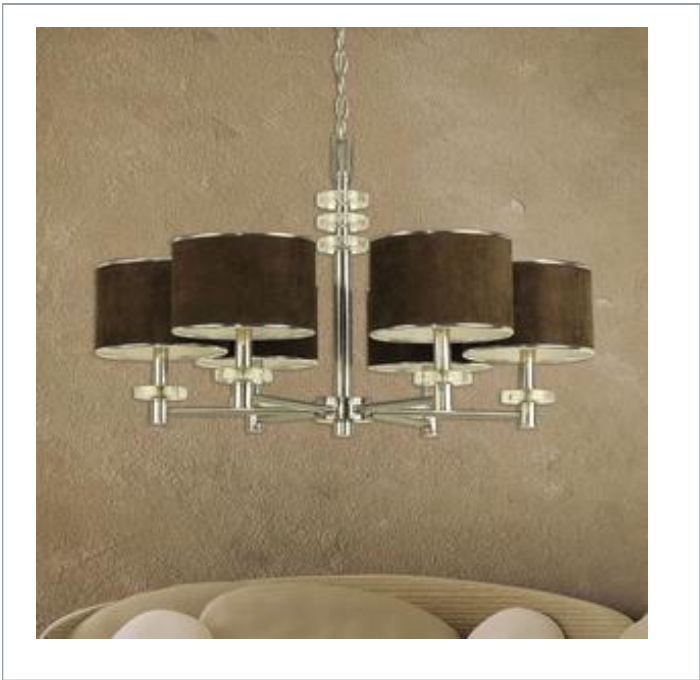

✉ 33 West Beaver Creek Road Richmond Hill
 Ontario Canada L4B 1L8
 ☎ 800.660.5391
 📠 800.660.5390
 📧 info@eurofase.com
 🌐 www.eurofase.com

SAVVY , 6-LIGHT CHANDELIER

Product Specifications

Collection: Illuminations
 Model No.: 15862
 Height: 72"
 Chain / Cord Length: 72"
 Diameter: 28"
 Est. Shipping Weight: 14.366 lbs
 No. of Bulbs: 6
 Bulb Wattage: 60 watts
 Bulb Type: B10 
 Bulb Base: E12
 Bulb Voltage: 120 volts

Options Available

ITEM CODE	FINISH	SHADE
15862-013	satin nickel	brown

Colour / Shades Available

FINISH	SHADE
satin nickel	 brown

Faux suede chocolate brown drum shades are accented with concentric clear discs supported by brightly brushed metal, for a formal contemporary effect.