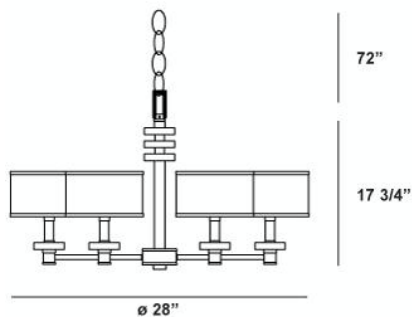

Project Information

Job Name: _____ Date: _____ Type: _____
Comments: _____