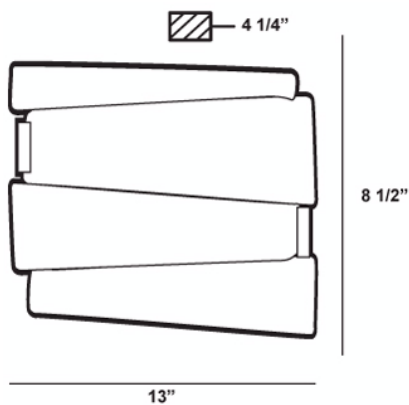

Project Information

Job Name: _____ Date: _____ Type: _____
Comments: _____