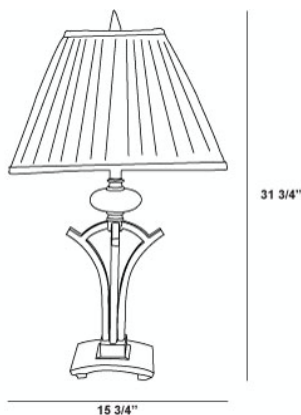

Project Information

Job Name: _____ Date: _____ Type: _____

Comments: _____