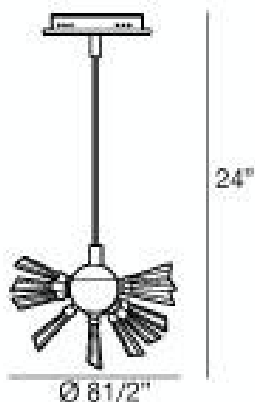

Project Information

Job Name: _____ Date: _____ Type: _____
Comments: _____