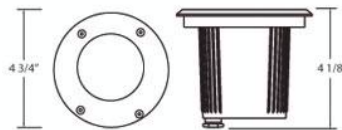

Project Information

Job Name: _____ Date: _____ Type: _____
Comments: _____