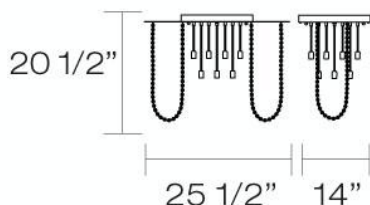

Project Information

Job Name: _____ Date: _____ Type: _____
Comments: _____