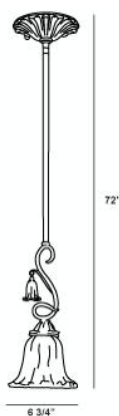

Project Information

Job Name: _____ Date: _____ Type: _____
Comments: _____