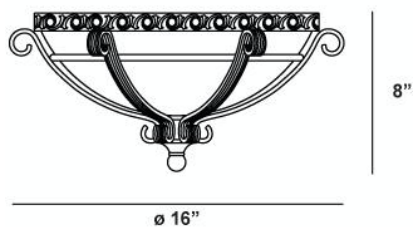

✉ 33 West Beaver Creek Road Richmond Hill
 Ontario Canada L4B 1L8
 ☎ 800.660.5391
 📠 800.660.5390
 📧 info@eurofase.com
 🌐 www.eurofase.com

RUSTICO , 3-LIGHT FLUSHMOUNT

Product Specifications

Model No.: 14579
 Height: 8"
 Diameter: 16"
 Est. Shipping Weight: 10.12 lbs
 No. of Bulbs: 3
 Bulb Wattage: 60 watts
 Bulb Type: A19 
 Bulb Base: E26
 Bulb Voltage: 120 volts

Options Available

ITEM CODE	FINISH	SHADE
14579-011	antique gold	honey

Colour / Shades Available

FINISH	SHADE
antique gold	 honey

This stunning centrepiece is sure to be the focal point of every room. Solid yet elegant, the amber lights are designed like candles to complement the Arcadian beauty of the cast iron.