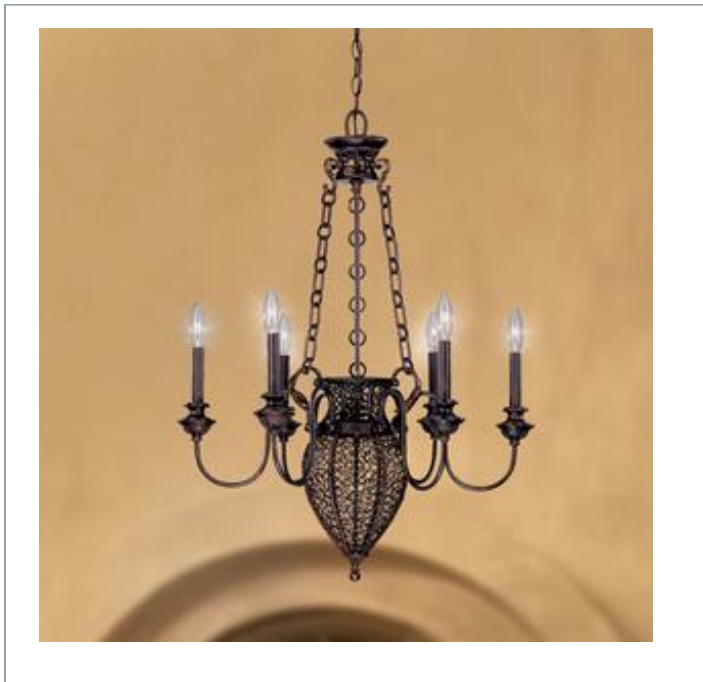

✉ 33 West Beaver Creek Road Richmond Hill
 Ontario Canada L4B 1L8
 ☎ 800.660.5391
 📠 800.660.5390
 📧 info@eurofase.com
 🌐 www.eurofase.com

MARSEILLE , 6-LIGHT CHANDELIER

Product Specifications

Model No.: 16551
 Height: 33.75"
 Chain / Cord Length: 120"
 Diameter: 26.25"
 No. of Bulbs: 6
 Bulb Wattage: 60 watts
 Bulb Type: B10 
 Bulb Base: E12
 Bulb Voltage: 120 volts

Options Available

ITEM CODE	FINISH	SHADE
16551-015	bronze	n/a

Colour / Shades Available

FINISH	SHADE
bronze	n/a

The delicate details of the ringed cage update the traditionalism found in chain, leaf accents and ancient bronze finishing.