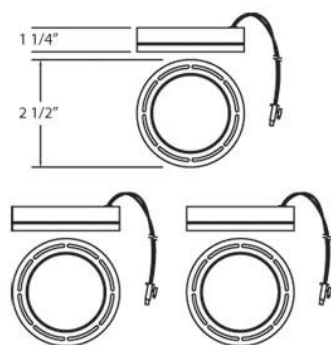

Product Specifications

Collection: Illuminations
 Model No.: 19576
 Height: 1.25"
 Diameter: 2.5"
 Est. Shipping Weight: 1.265 lbs
 No. of Bulbs: 3 Inc.
 Bulb Wattage: 1 watts
 Bulb Type: LED ³LED
 Bulb Base: LED
 Bulb Voltage: 12 volts

Options Available

ITEM CODE	FINISH	SHADE
19576-015	white	n/a

Colour / Shades Available

FINISH	SHADE
white	n/a

Plastic puck style, clear glass lens. Miniature cabinet light can be recessed or surface mounted. Aluminum silver refractor.
 Kit Includes: 3x LED MiniPucks with 44" wire lead and snap-in connector. 1x Driver complete with wiring harness for 3 LED MiniPucks plus a 6' foot cord & plug complete with in-line switch.