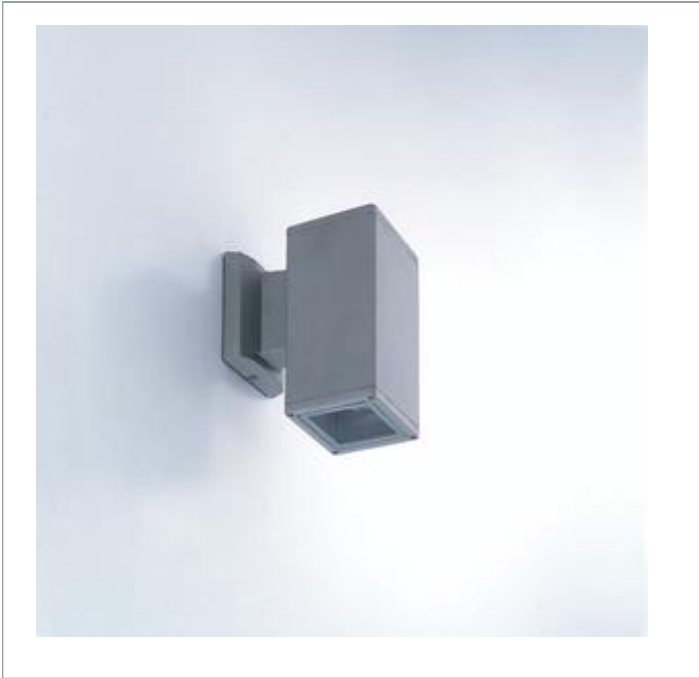

✉ 33 West Beaver Creek Road Richmond Hill  
 Ontario Canada L4B 1L8  
 ☎ 800.660.5391  
 📠 800.660.5390  
 📧 info@eurofase.com  
 🌐 www.eurofase.com

Square wall light for down-lighting. Exterior grade. Cast aluminum construction with powder coat paint. Clear glass lens, unit is completely enclosed.

## DOWNLIGHT , 1-LIGHT PAR30 SQUARE EXTERIOR WALL SCONCE

### Product Specifications

Collection: Illuminations  
 Model No.: 19208  
 Height: 7.25"  
 Width: 4.62"  
 Length: 7.88"  
 Est. Shipping Weight: 4.95 lbs  
 No. of Bulbs: 1  
 Bulb Wattage: 75 watts  
 Bulb Type: PAR30 🔊  
 Bulb Base: E26  
 Bulb Voltage: 120 volts