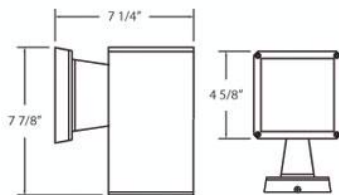

Project Information

Job Name: _____ Date: _____ Type: _____
Comments: _____