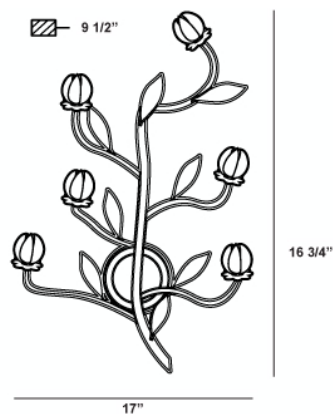

Project Information

Job Name: _____ Date: _____ Type: _____
Comments: _____