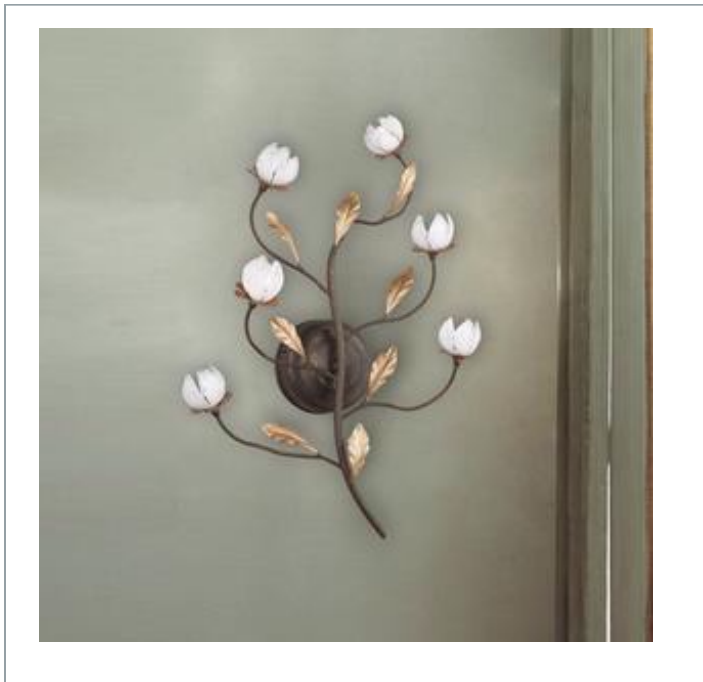

## ARBOUR , 6-LIGHT WALL SCONCE

### Product Specifications

Model No.: 13994  
 Height: 16.75"  
 Extension: 9.5"  
 Length: 17"  
 Est. Shipping Weight: 2.299 lbs  
 No. of Bulbs: 6 Inc.  
 Bulb Wattage: 10 watts  
 Bulb Type: JC    
 Bulb Base: G4  
 Bulb Voltage: 12 volts

### Colour / Shades Available

FINISH	SHADE
antique gold	<input checked="" type="radio"/> white

Detailed glass flowerets adorn a graciously curved frame, hand applied paint provides unmistakable character in this refreshing design