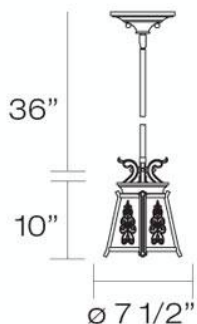

✉ 33 West Beaver Creek Road Richmond Hill
 Ontario Canada L4B 1L8
 ☎ 800.660.5391
 📠 800.660.5390
 📧 info@eurofase.com
 🌐 www.eurofase.com

CASANOVA , 1-LIGHT MINI PENDANT

Product Specifications

Model No.: 19344
 Height: 10"
 Chain / Cord Length: 36"
 Diameter: 7.5"
 Est. Shipping Weight: 0.022 lbs
 No. of Bulbs: 1
 Bulb Wattage: 60 watts
 Bulb Type: A19 
 Bulb Base: E26
 Bulb Voltage: 120 volts

Options Available

ITEM CODE	FINISH	SHADE
19344-010	antique bronze	mica

Colour / Shades Available

FINISH	SHADE
antique bronze	mica

Comes with 6", 12", 18" Extension Rods. A blazing combination of both rustic elements and charming elegance. In this design, the architecture is a substantial brushed onyx and bronze frame that encases a textured amber glass. The firm structure and complementary colours are enhanced by a slim artistic engraving on the glass. Ultimately, the heady blend of colours and sensations results in an alluringly gallant illumination.