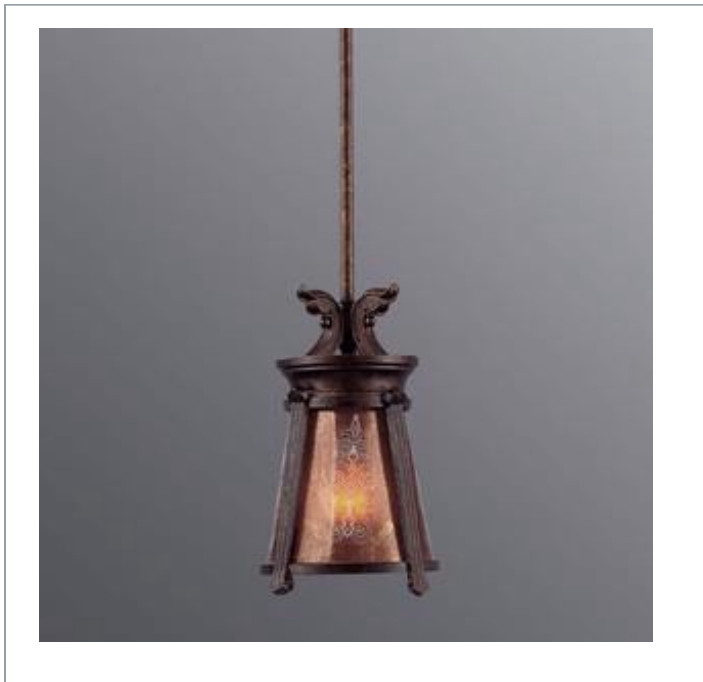

✉ 33 West Beaver Creek Road Richmond Hill
 Ontario Canada L4B 1L8
 ☎ 800.660.5391
 📠 800.660.5390
 📧 info@eurofase.com
 🌐 www.eurofase.com

CASANOVA , 1-LIGHT MINI PENDANT

Product Specifications

Model No.: 19344
 Height: 10"
 Chain / Cord Length: 36"
 Diameter: 7.5"
 Est. Shipping Weight: 0.022 lbs
 No. of Bulbs: 1
 Bulb Wattage: 60 watts
 Bulb Type: A19 
 Bulb Base: E26
 Bulb Voltage: 120 volts

Options Available

ITEM CODE	FINISH	SHADE
19344-010	antique bronze	mica

Colour / Shades Available

FINISH	SHADE
antique bronze	mica

Comes with 6", 12", 18" Extension Rods. A blazing combination of both rustic elements and charming elegance. In this design, the architecture is a substantial brushed onyx and bronze frame that encases a textured amber glass. The firm structure and complementary colours are enhanced by a slim artistic engraving on the glass. Ultimately, the heady blend of colours and sensations results in an alluringly gallant illumination.