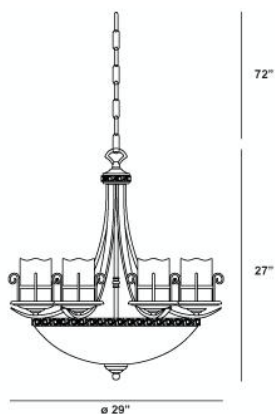

✉ 33 West Beaver Creek Road Richmond Hill
Ontario Canada L4B 1L8

☎ 800.660.5391

📠 800.660.5390

✉ info@eurofase.com

🌐 www.eurofase.com

RUSTICO , 9-LIGHT CHANDELIER

Product Specifications

Model No.: 14578
 Height: 29"
 Chain / Cord Length: 72"
 Diameter: 27"
 Est. Shipping Weight: 38.5 lbs
 No. of Bulbs: 9
 Bulb Wattage: 60 watts
 Bulb Type: A19 
 Bulb Base: E26
 Bulb Voltage: 120 volts

Options Available

ITEM CODE	FINISH	SHADE
14578-014	antique gold	honey

Colour / Shades Available

FINISH	SHADE
antique gold	 honey

This stunning centerpiece is sure to be the focal point of every room. Solid yet elegant, the amber lights are designed like candles to complement the Arcadian beauty of the cast iron.