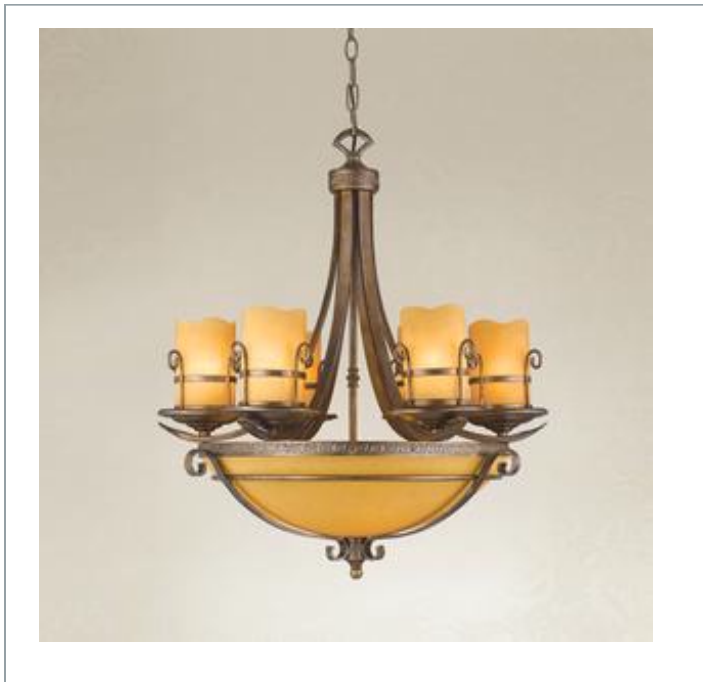

✉ 33 West Beaver Creek Road Richmond Hill
Ontario Canada L4B 1L8

☎ 800.660.5391

📠 800.660.5390

✉ info@eurofase.com

🌐 www.eurofase.com

RUSTICO , 9-LIGHT CHANDELIER

Product Specifications

Model No.: 14578
 Height: 29"
 Chain / Cord Length: 72"
 Diameter: 27"
 Est. Shipping Weight: 38.5 lbs
 No. of Bulbs: 9
 Bulb Wattage: 60 watts
 Bulb Type: A19 
 Bulb Base: E26
 Bulb Voltage: 120 volts

Options Available

ITEM CODE	FINISH	SHADE
14578-014	antique gold	honey

Colour / Shades Available

FINISH	SHADE
antique gold	 honey

This stunning centerpiece is sure to be the focal point of every room. Solid yet elegant, the amber lights are designed like candles to complement the Arcadian beauty of the cast iron.