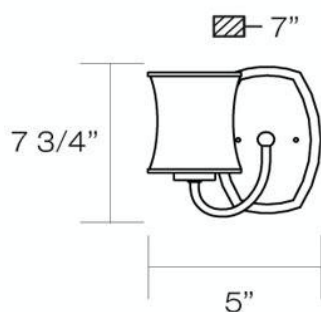

Project Information

Job Name: _____ Date: _____ Type: _____
Comments: _____