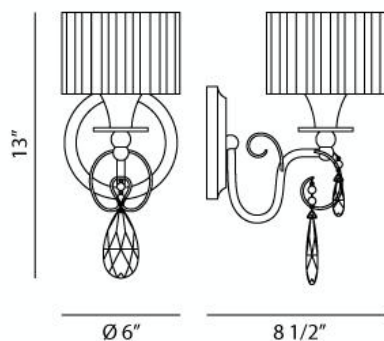

Project Information

Job Name: _____ Date: _____ Type: _____
Comments: _____