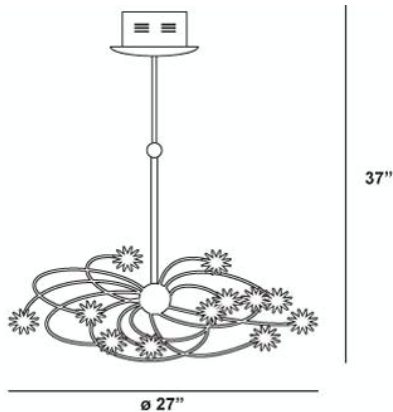

Project Information

Job Name: _____ Date: _____ Type: _____
Comments: _____